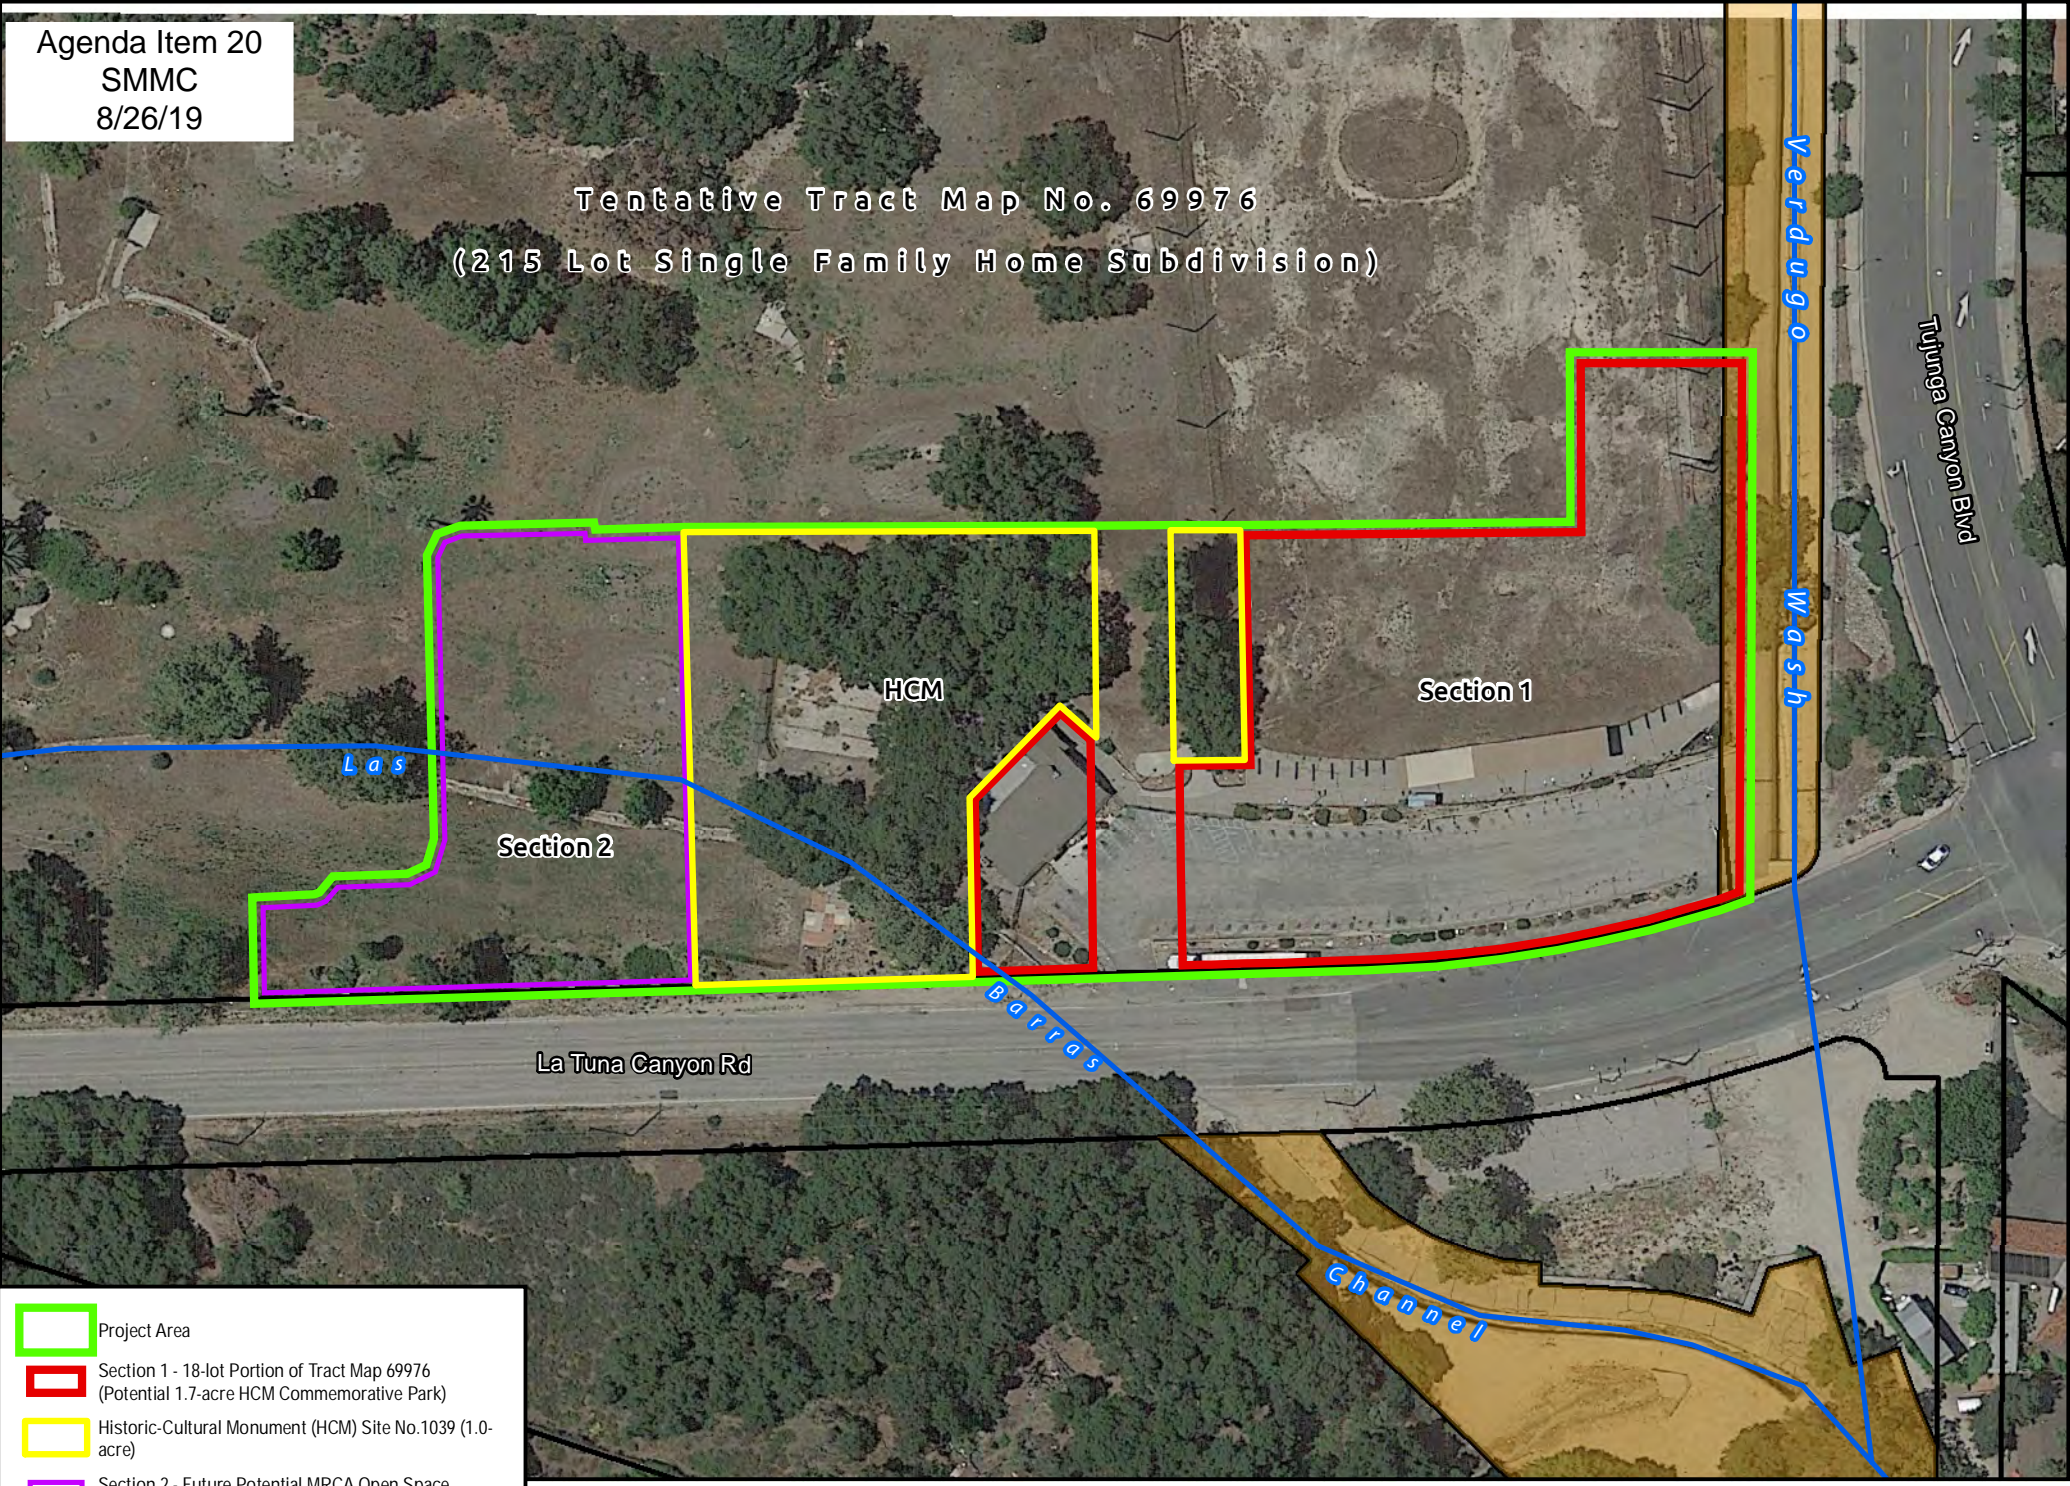

Tentative Tract Map No. 69976  
(215 Lot Single Family Home Subdivision)

-  Project Area
-  Section 1 - 18-lot Portion of Tract Map 69976 (Potential 1.7-acre HCM Commemorative Park)
-  Historic-Cultural Monument (HCM) Site No.1039 (1.0-acre)
-  Section 2 - Future Potential MRCA Open Space Acquisition From Tract Map 69976
-  Public Land

Tuna Canyon Detention Station Acquisition Project  
Site Plan Map